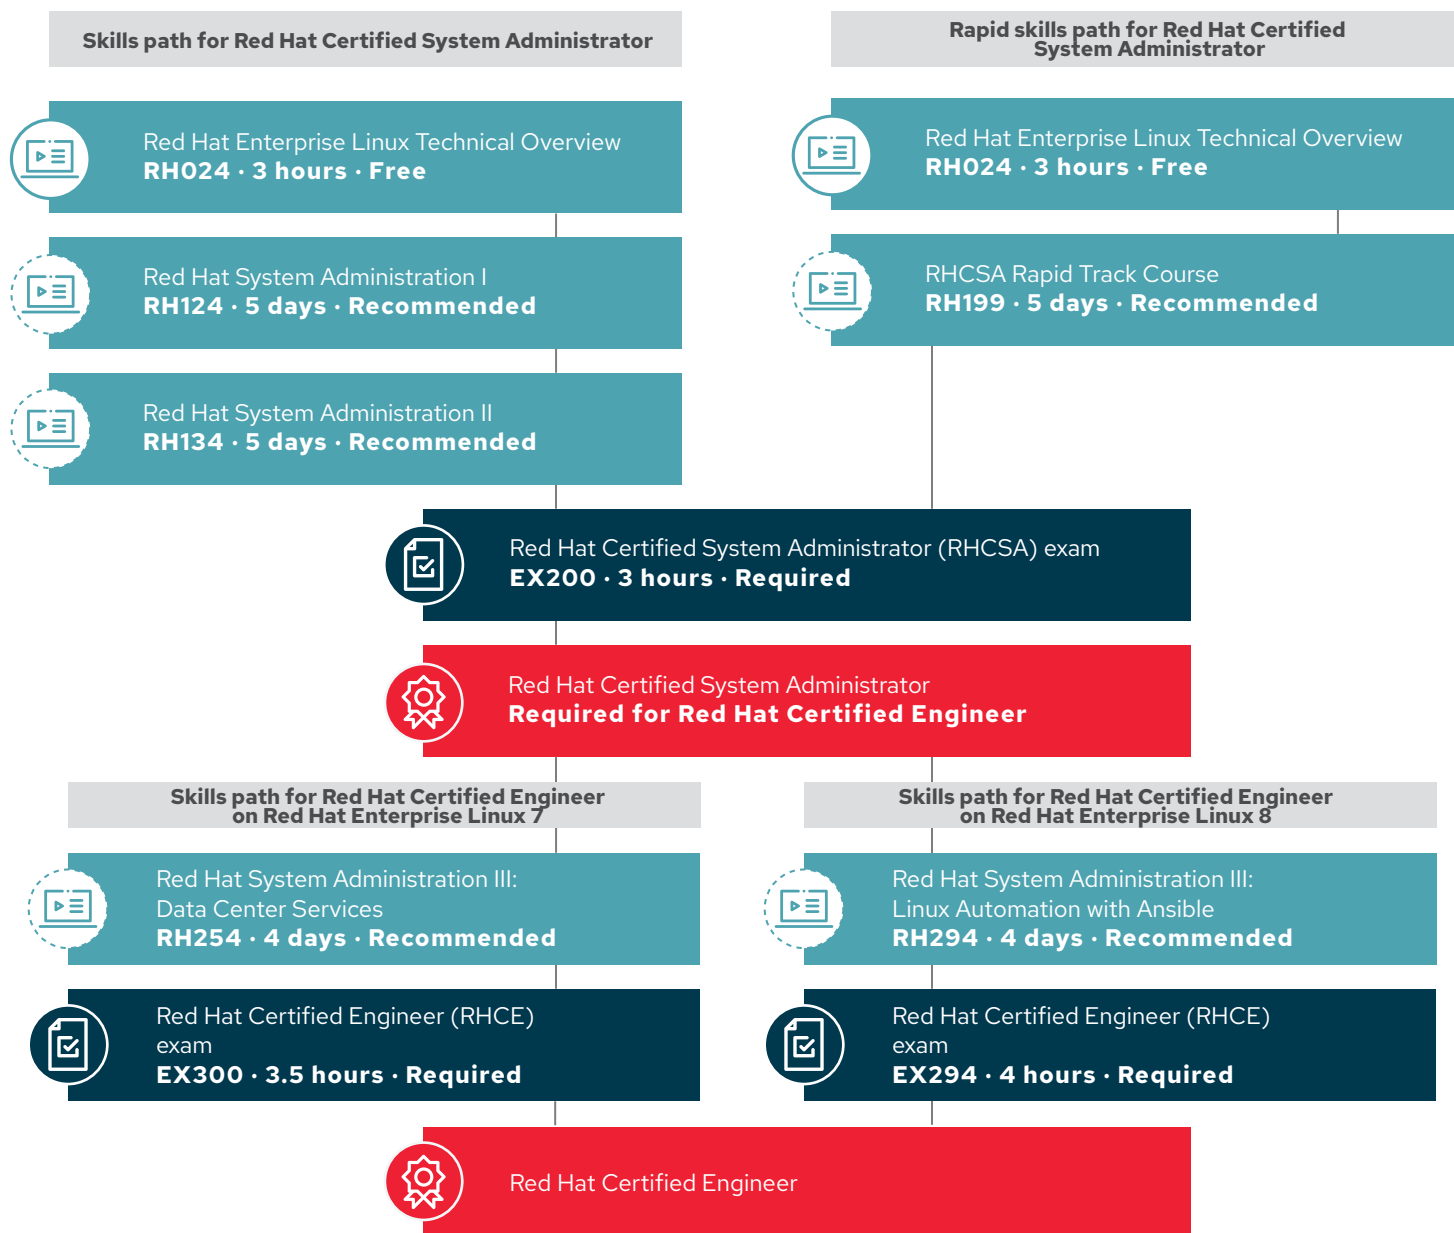

Red Hat Enterprise Linux skills path

Red Hat Enterprise Linux skills path

Red Hat® Certified Engineer
Recommended certification before beginning
any of the following paths

Skills path for Red Hat Certified Specialist in Linux Diagnostics and Troubleshooting

Red Hat Enterprise Linux® Diagnostics and Troubleshooting
RH342 · 4 days · Recommended

Red Hat Certified Specialist in Linux Diagnostics and Troubleshooting exam
EX342 · 4 hours · Required

Skills path for Red Hat Certified Specialist in Security: Linux

Red Hat Security: Linux in Physical, Virtual, and Cloud
RH415 · 4 days · Recommended

Red Hat Certified Specialist in Security: Linux exam
EX415 · 4 hours · Required

Skills path for Red Hat Certified Specialist in Linux Performance Tuning

Red Hat Performance Tuning: Linux in Physical, Virtual, and Cloud
RH442 · 4 days · Recommended

Red Hat Certified Specialist in Linux Performance Tuning exam
EX442 · 4 hours · Required

Skills path for Red Hat Certified Specialist in Identity Management